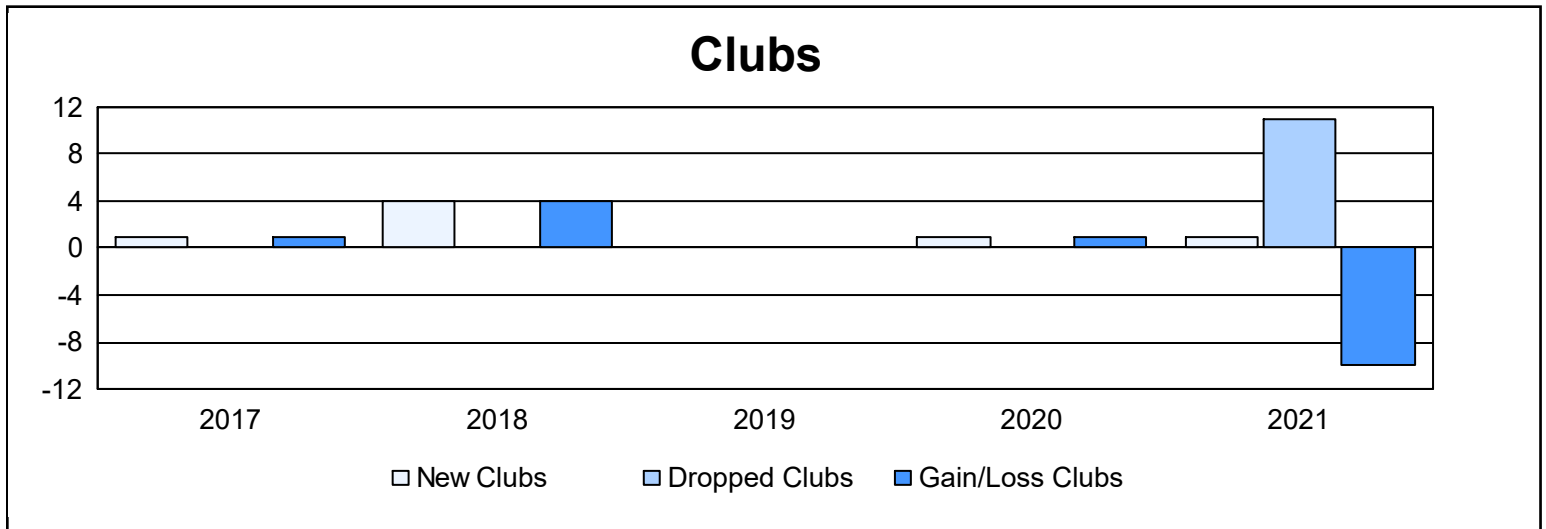

Year	New Clubs	Dropped Clubs	Gain/ Loss Clubs	New Members	Charter Members	Reinstate Members	Transfer Members	Total Member Added	Total Members Dropped	Gain/ Loss Members
2016-2017	1	0	1	28	21	0	1	50	116	-66
2017-2018	4	0	4	50	86	1	0	137	82	55
2018-2019	0	0	0	42	0	0	1	43	45	-2
2019-2020	1	0	1	47	23	12	5	87	81	6
2020-2021	1	11	-10	10	23	1	2	36	213	-177
Average	1	2	-1	35	31	3	2	71	107	-37

Membership Composition June 2021 Cumulative

Gender Composition June 2021 Cumulative