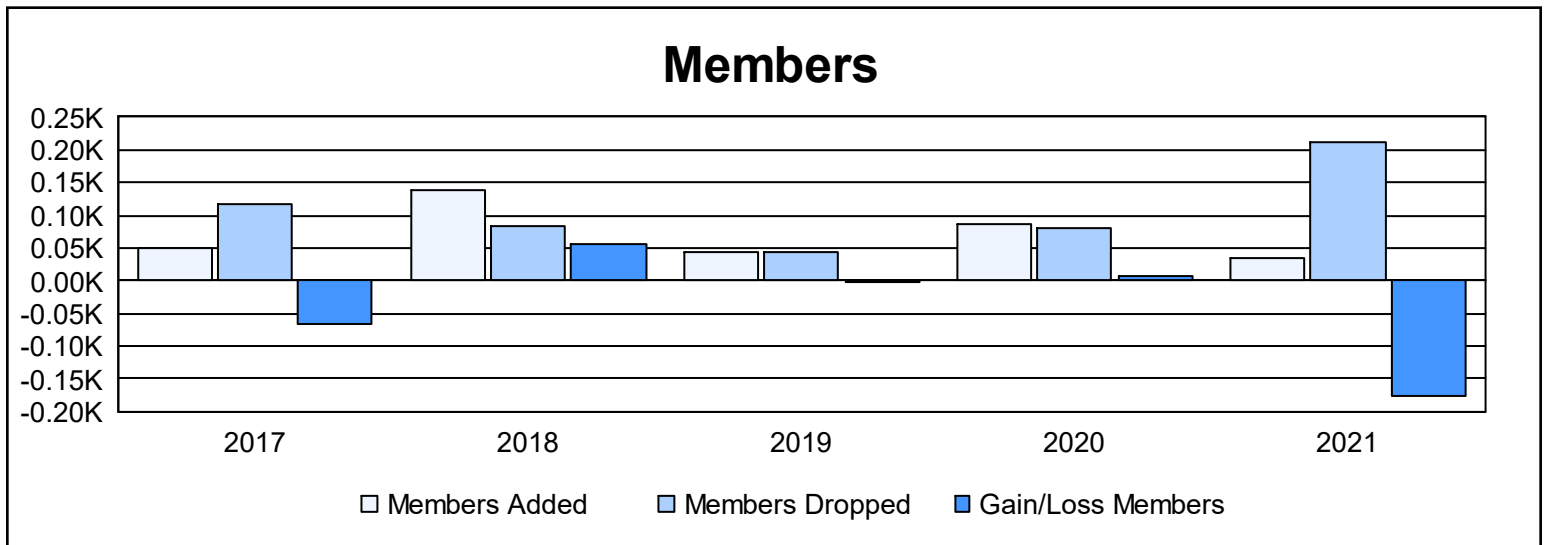

Year	New Clubs	Dropped Clubs	Gain/ Loss Clubs	New Members	Charter Members	Reinstate Members	Transfer Members	Total Member Added	Total Members Dropped	Gain/ Loss Members
2016-2017	1	0	1	28	21	0	1	50	116	-66
2017-2018	4	0	4	50	86	1	0	137	82	55
2018-2019	0	0	0	42	0	0	1	43	45	-2
2019-2020	1	0	1	47	23	12	5	87	81	6
2020-2021	1	11	-10	10	23	1	2	36	213	-177
Average	1	2	-1	35	31	3	2	71	107	-37

Membership Composition June 2021 Cumulative

Gender Composition June 2021 Cumulative